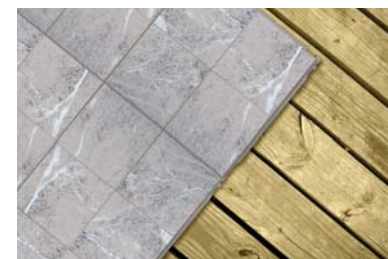

TILE Decko^{MC/TM}

THE MOST CONVENIENT CONCEPT FOR EXISTING SURFACES

THE SOLUTION FOR DECK COVERING

Benefits and possibilities

- Large choice of colours, styles and combinations
- Unique, customized look that is different from the rectilinear, traditional approach
- Covers wood decks and concrete patios (only interesting option on the market to cover concrete)
- Very quick and easy installation
- Maintenance-free, anti-skid surface (even when wet); does not absorb heat
- No splinters
- Competitively priced in comparison to fibreglass
- Light, long-lasting material; as easy to cut as wood

Easy to install

- Prior installation of a membrane on the wood renders the surface watertight
- Concrete steps can very easily be covered
- Trim completes the installation for a surface with no visible screws