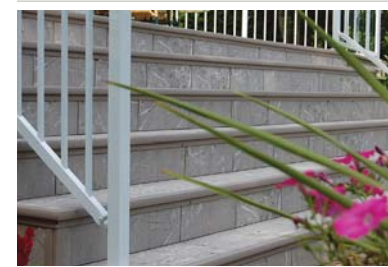

TILE Decko^{MC/TM}

THE MOST CONVENIENT CONCEPT FOR EXISTING SURFACES

THE SOLUTION FOR DECK COVERING

Benefits and possibilities

- Large choice of colours, styles and combinations
- Unique, customized look that is different from the rectilinear, traditional approach
- Covers wood decks and concrete patios (only interesting option on the market to cover concrete)
- Very quick and easy installation
- Maintenance-free, anti-skid surface (even when wet); does not absorb heat
- No splinters
- Competitively priced in comparison to fibreglass
- Light, long-lasting material; as easy to cut as wood

Easy to install

- Prior installation of a membrane on the wood renders the surface watertight
- Concrete steps can very easily be covered
- Trim completes the installation for a surface with no visible screws